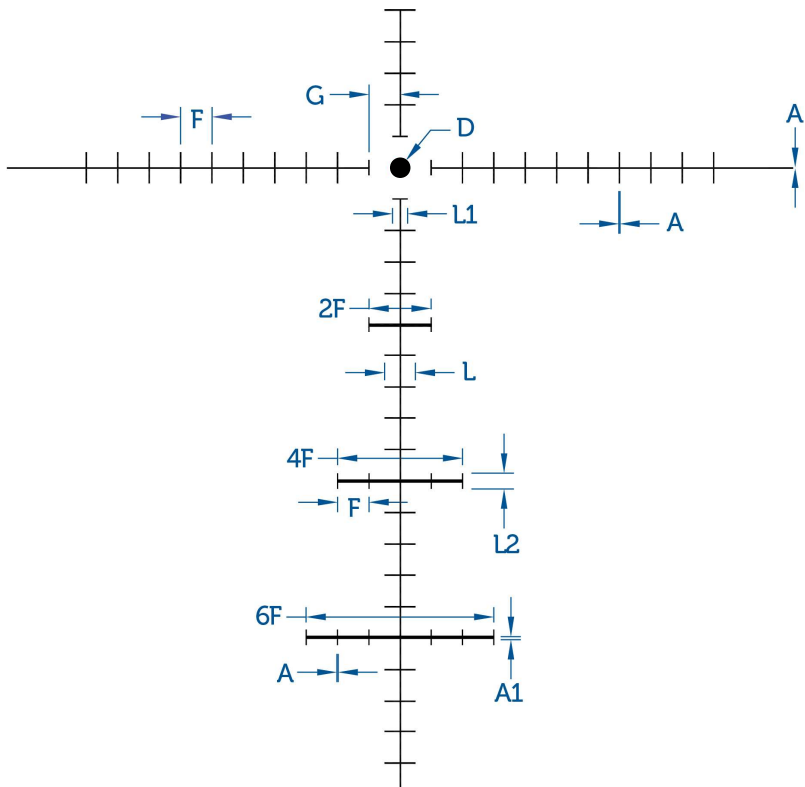

ZPlus

The ZPlus reticle features 2 MOA wind and elevation correction with an illuminated central aiming point. Available in select FFP and SFP Optika6 riflescopes with MOA adjustments, this reticle has a 3 MOA central dot in SFP versions and a 1 MOA dot in FFP versions.

MeoPro Optika 5 2-10x42
 MeoPro Optika5 2-10x42 Rimfire
 MeoPro Optika5 3-15x44
 MeoPro Optika5 4-20x44
 MeoPro Optika5 4-20x50

	Dimensions				
	cm/100m	in/100yd	MOA	mRad	Power
A	0,6	0,21	0,20	0,06	6x
D	4,4	1,57	1,50	0,44	6x
F,G,L	14,5	5,24	5,00	1,45	6x
L1,L2	7,3	2,62	2,50	0,73	6x